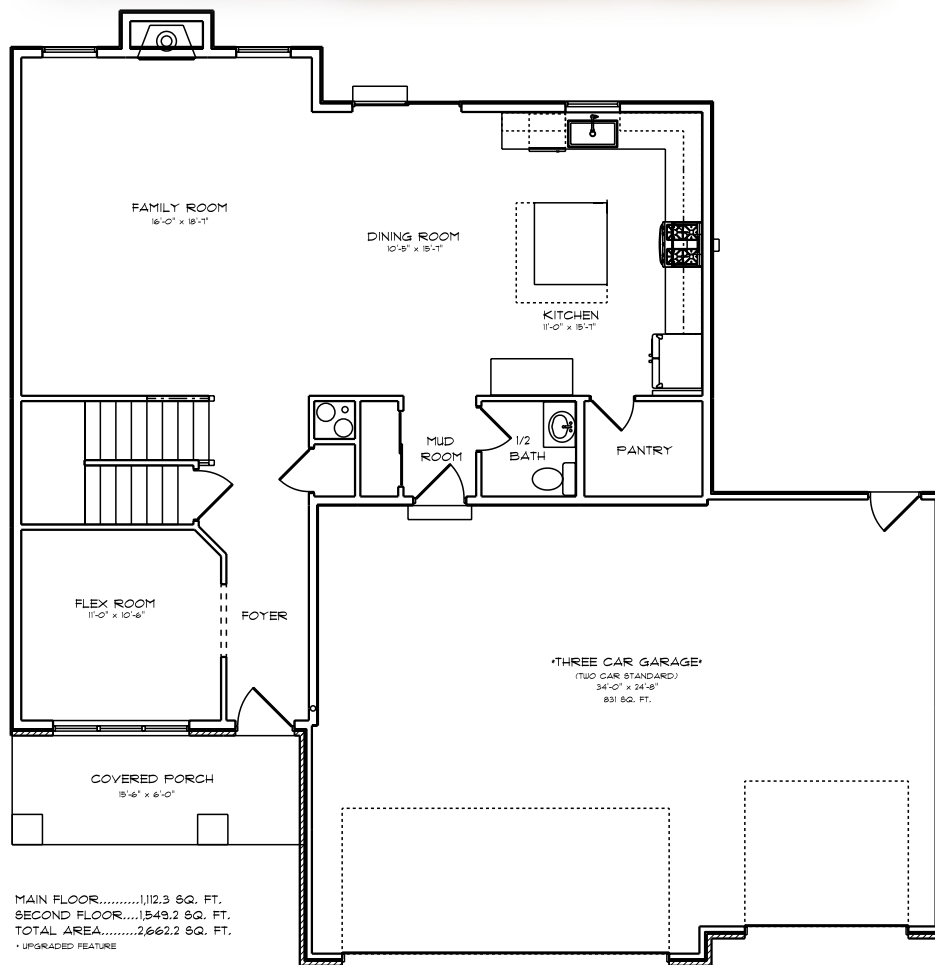

*Photo Coming
Soon*

The Ashley

- Large master suite
- 4 bedrooms
- 2.5 baths
- Second floor laundry
- Large walk in closets
- Open concept main floor
- 2662 sq ft

Eenigenburg Builders
141B Matteson Street
Dyer, IN 46311
Phone: 219.322.0906
Fax: 219.322.8110