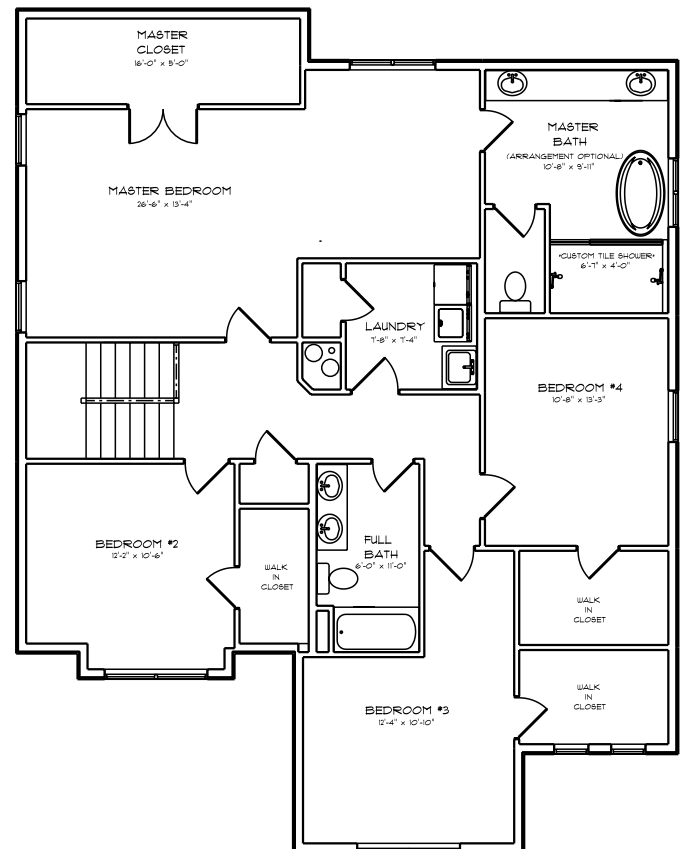

*Photo Coming
Soon*

The Ashley

- Large master suite
- 4 bedrooms
- 2.5 baths
- Second floor laundry
- Large walk in closets
- Open concept main floor
- 2662 sq ft

Eenigenburg Builders
141B Matteson Street
Dyer, IN 46311
Phone: 219.322.0906
Fax: 219.322.8110