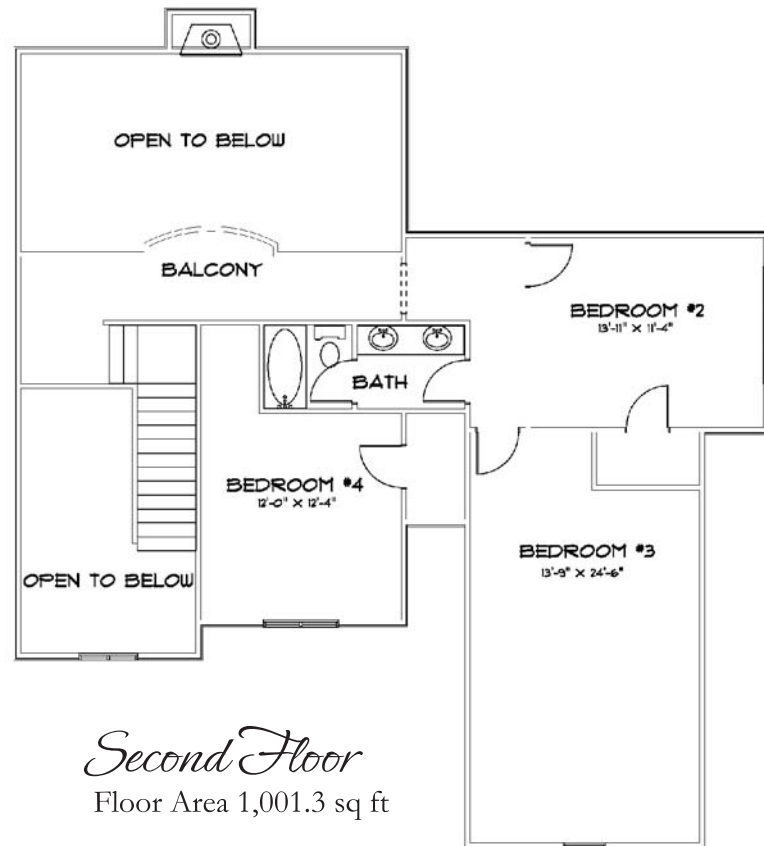

The Crawford

- 3081.2 sq. ft.
- 4 bedroom 1½ story
- 3 bathroom
- 2 story entry
- 2 story Living room
- Balcony

Main Floor
Floor Area 2,079.9 sq ft

Second Floor
Floor Area 1,001.3 sq ft

Eenigenburg Builders
141B Matteson Street
Dyer, IN 46311
Phone: 219.322.0906
Fax: 219.322.8110