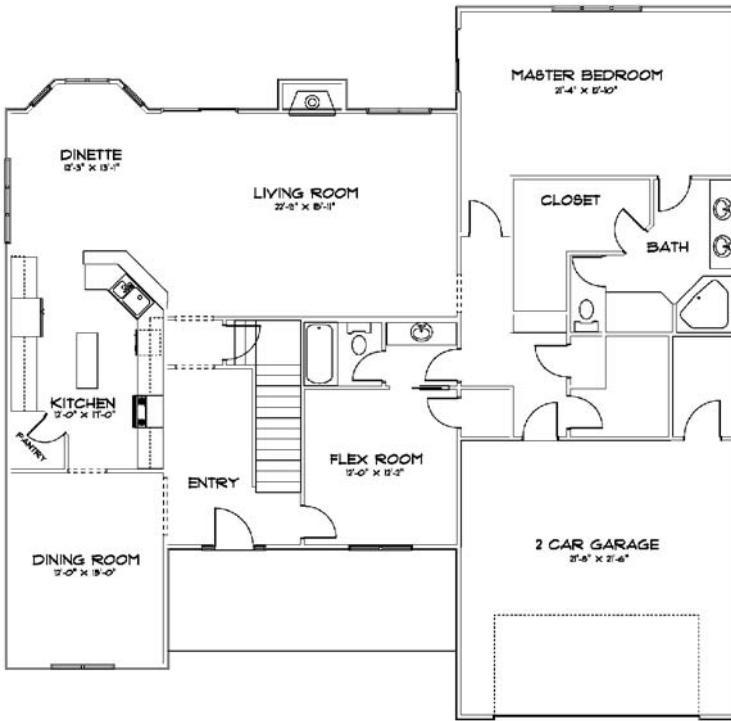

The Crawford

- 3081.2 sq. ft.
- 4 bedroom 1½ story
- 3 bathroom
- 2 story entry
- 2 story Living room
- Balcony

Main Floor
Floor Area 2,079.9 sq ft

Second Floor
Floor Area 1,001.3 sq ft

Eenigenburg Builders
141B Matteson Street
Dyer, IN 46311
Phone: 219.322.0906
Fax: 219.322.8110