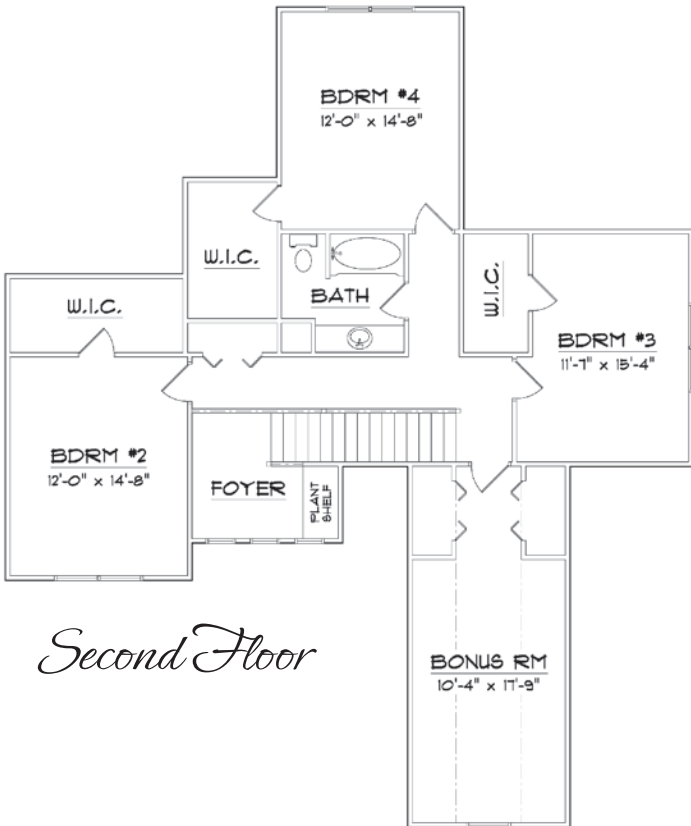

photo is not representative of general specs

The Ledgestone

2657 sq. ft.
4 bedroom 1½ story

Eenigenburg Builders
141B Matteson Street
Dyer, IN 46311
Phone: 219.322.0906
Fax: 219.322.8110

www.ebihomes.com

Main Floor