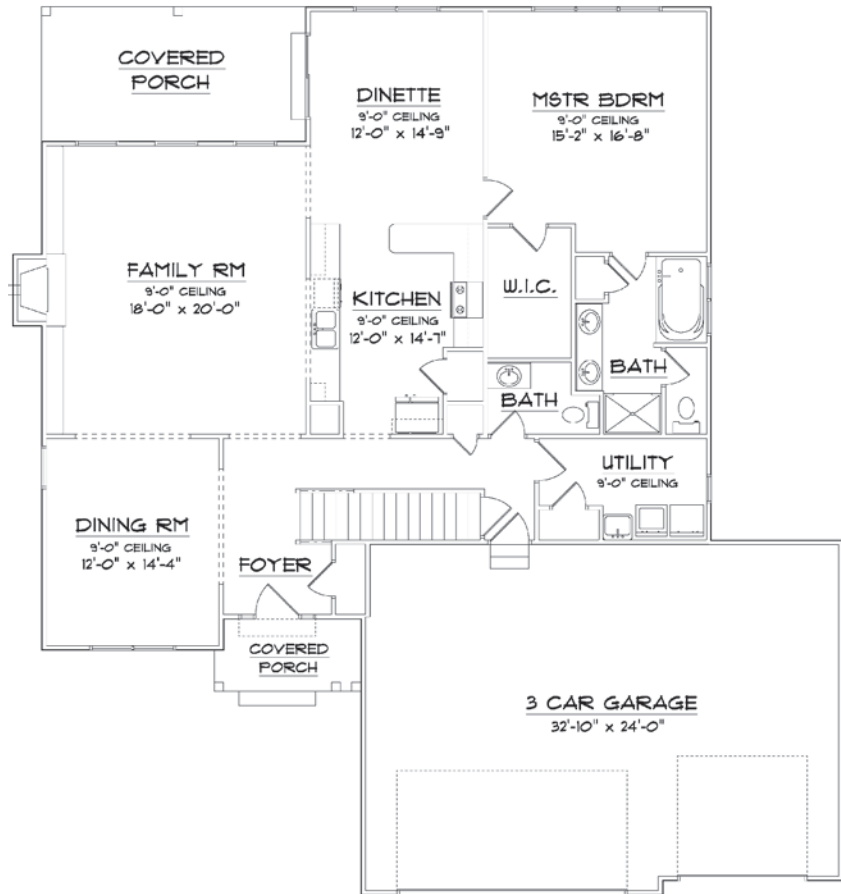

photo is not representative of general specs

The Ledgestone

2657 sq. ft.
4 bedroom 1½ story

Eenigenburg Builders
141B Matteson Street
Dyer, IN 46311
Phone: 219.322.0906
Fax: 219.322.8110

www.ebihomes.com

Main Floor