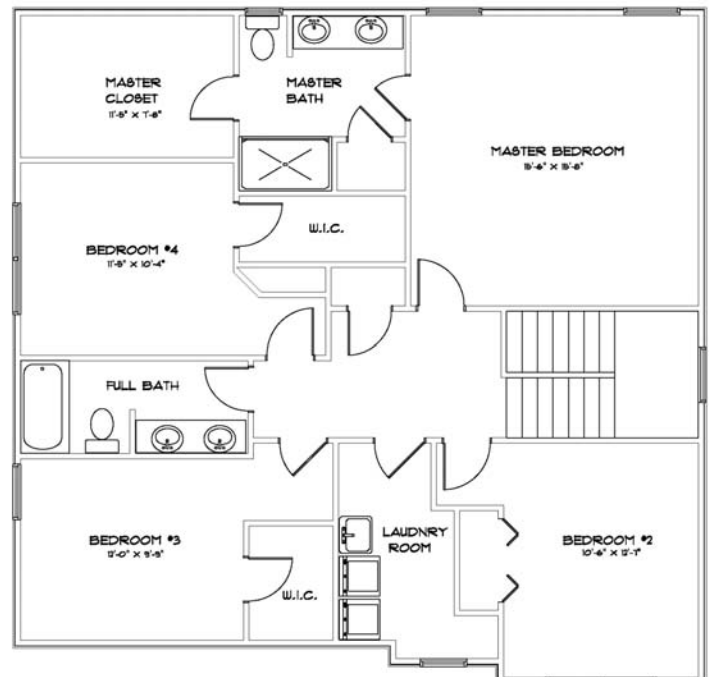

The Rachel

2306 sq. ft
 4 bedrooms, 2 story
 2.5 bathrooms

Main Floor
 Floor Area 1,105.4 sq ft

Second Floor
 Floor Area 1,246.3 sq ft

Eenigenburg Builders
 141B Matteson Street
 Dyer, IN 46311
 Phone: 219.322.0906
 Fax: 219.322.8110