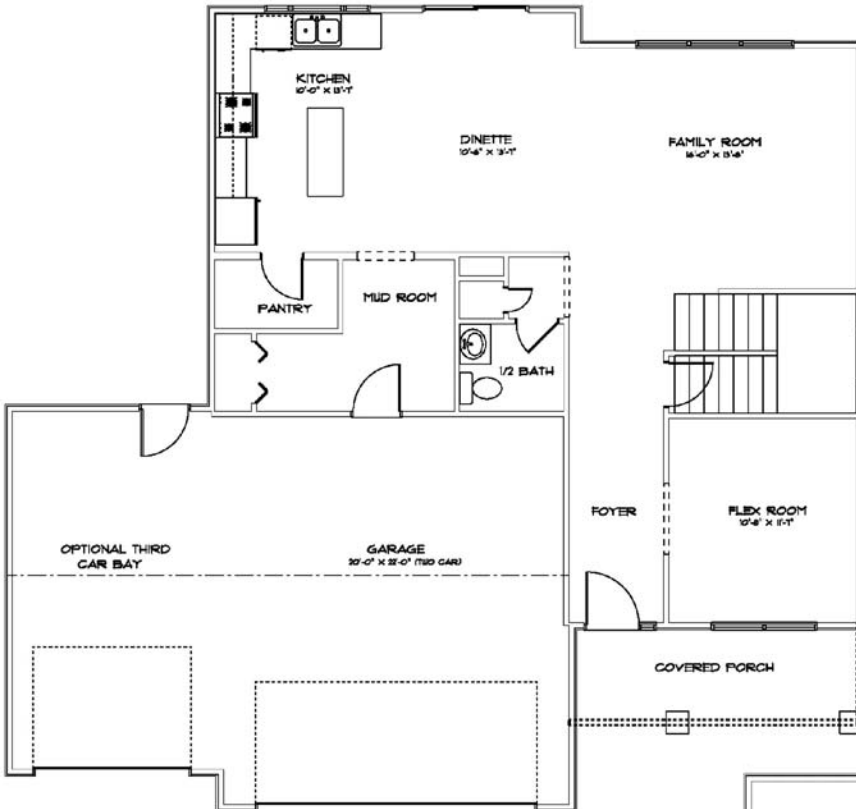

The Rachel

2306 sq. ft
 4 bedrooms, 2 story
 2.5 bathrooms

Main Floor
 Floor Area 1,105.4 sq ft

Second Floor
 Floor Area 1,246.3 sq ft

Eenigenburg Builders
 141B Matteson Street
 Dyer, IN 46311
 Phone: 219.322.0906
 Fax: 219.322.8110