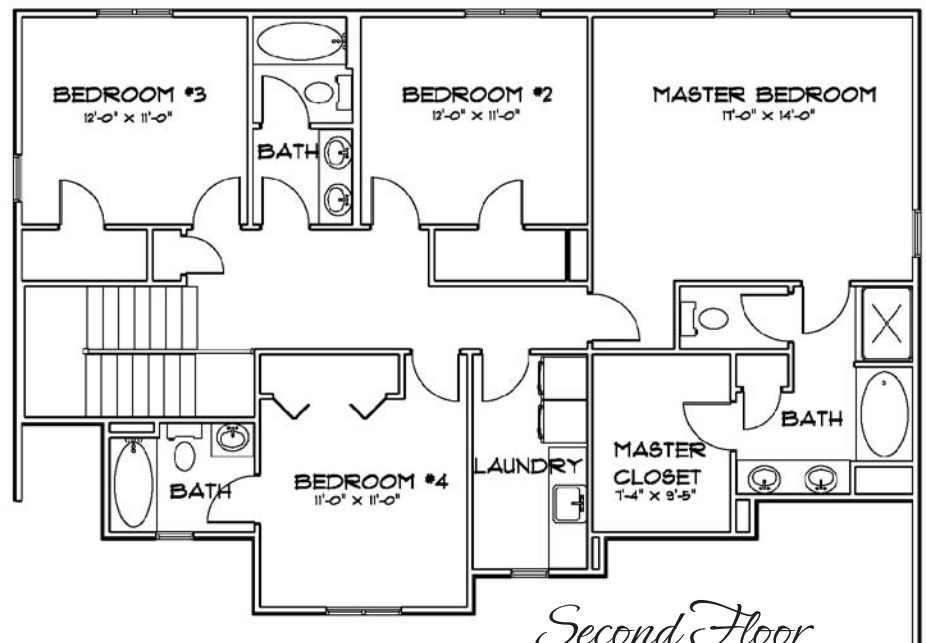

The Christina Ann

2404.3 sq. ft.
4 bedroom 2 story
3.5 Bathroom
Upstairs laundry

Main Floor
Floor Area 1,105.4 sq ft

Second Floor
Floor Area 1,298.9 sq ft

Eenigenburg Builders
141B Matteson Street
Dyer, IN 46311
Phone: 219.322.0906
Fax: 219.322.8110