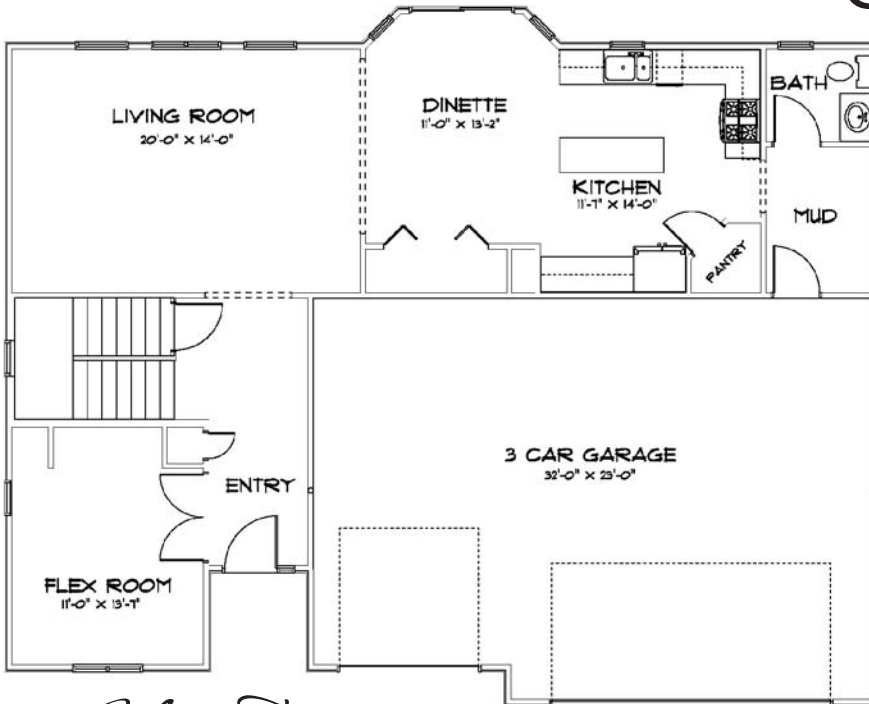

The Christina Ann

2404.3 sq. ft.
4 bedroom 2 story
3.5 Bathroom
Upstairs laundry

Main Floor
Floor Area 1,105.4 sq ft

Second Floor
Floor Area 1,298.9 sq ft

Eenigenburg Builders
141B Matteson Street
Dyer, IN 46311
Phone: 219.322.0906
Fax: 219.322.8110