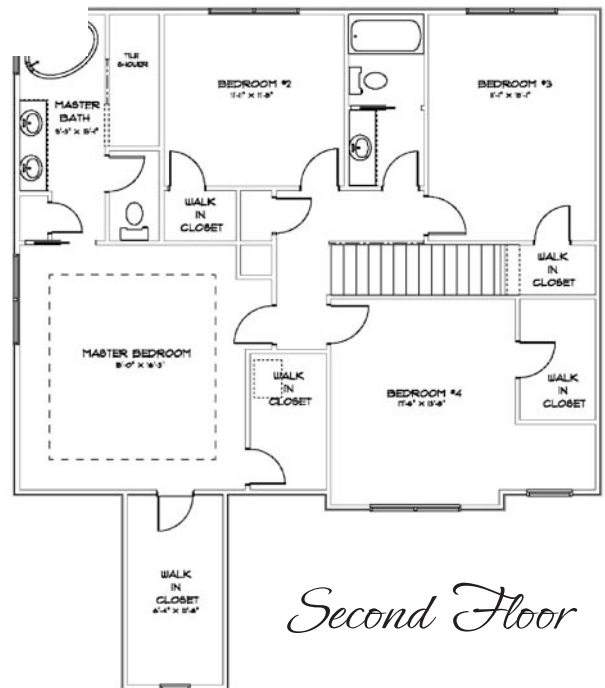

The Ella

(Photo does not represent standard features)

2826 sq. ft.
4 bedroom 2 story
2.5 bath, 3 car garage

Main Floor

Second Floor

Eenigenburg Builders
141B Matteson Street
Dyer, IN 46311
Phone: 219.322.0906
Fax: 219.322.8110