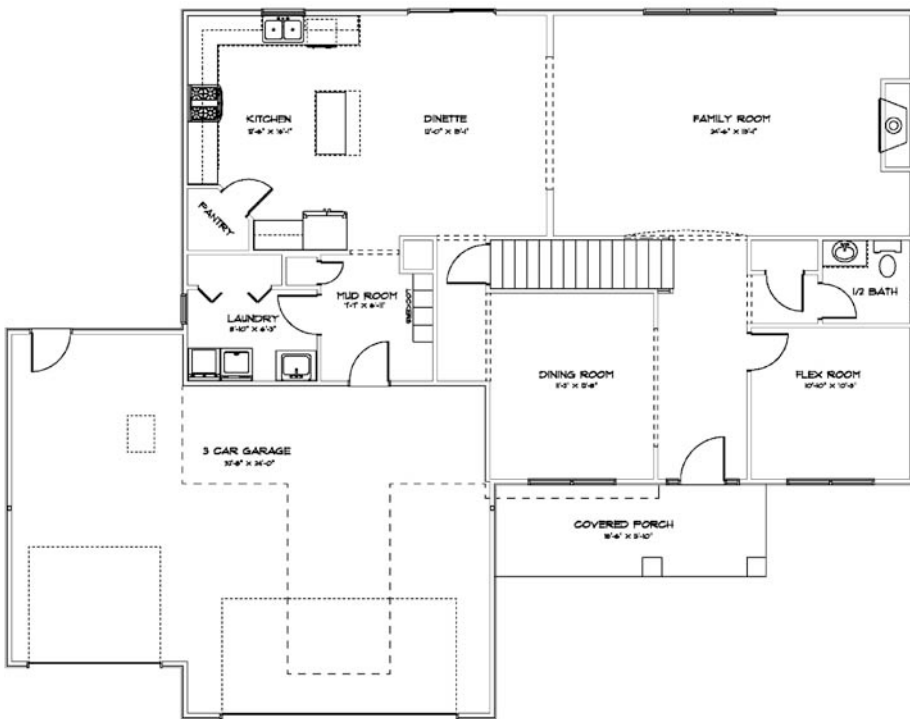

The Ella

(Photo does not represent standard features)

2826 sq. ft.
4 bedroom 2 story
2.5 bath, 3 car garage

Main Floor

Second Floor

Eenigenburg Builders
141B Matteson Street
Dyer, IN 46311
Phone: 219.322.0906
Fax: 219.322.8110