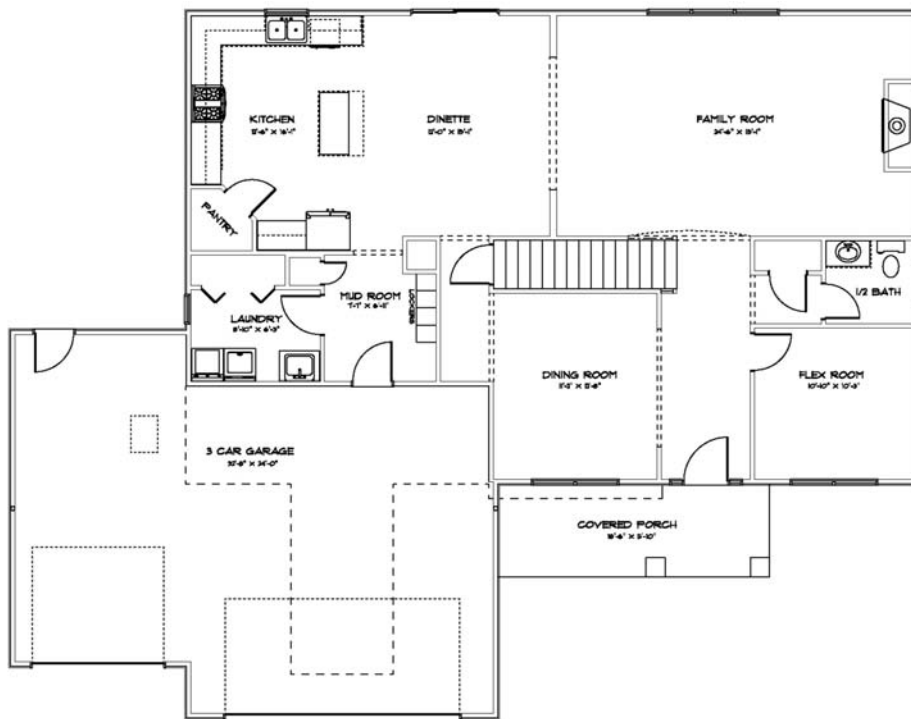

(Photo does not represent standard features)

The Ella

13574 Limerick Drive
Saint John, Indiana

Main Floor

2826 sq. ft.
4 bedroom 2 story
2.5 bath, 3 car garage

Custom book shelves & lockers
Custom ceiling in dining room
9' basement ceiling w/rough-in
Smart board siding w/detailed
stone front
Custom tile shower
His+Her master bedroom closets