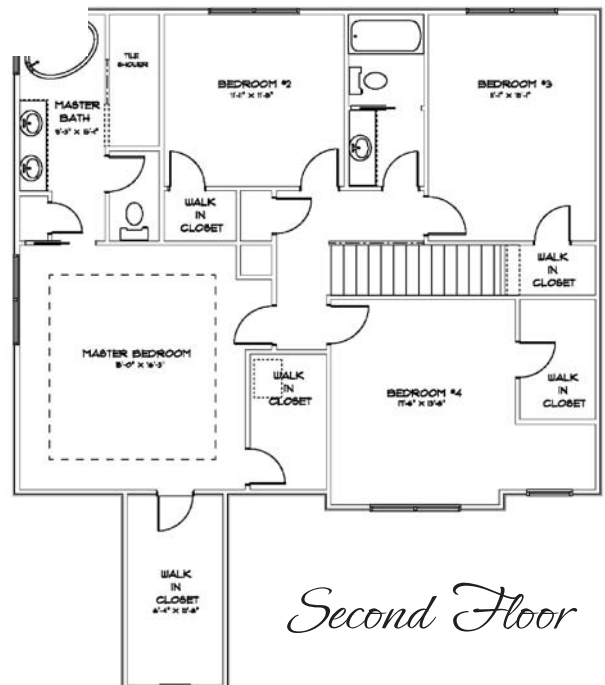

Second Floor

Eenigenburg Builders
141B Matteson Street
Dyer, IN 46311
Phone: 219.322.0906
Fax: 219.322.8110

www.ebihomes.com