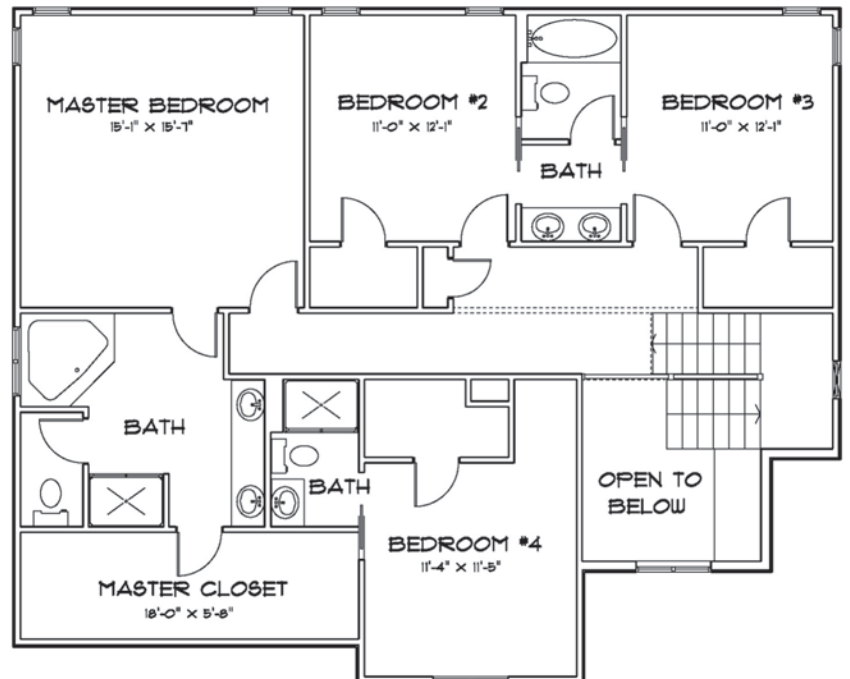

Second Floor

Floor Area 1,293.7 sq ft

Eenigenburg Builders
141B Matteson Street
Dyer, IN 46311
Phone: 219.322.0906
Fax: 219.322.8110

www.ebihomes.com