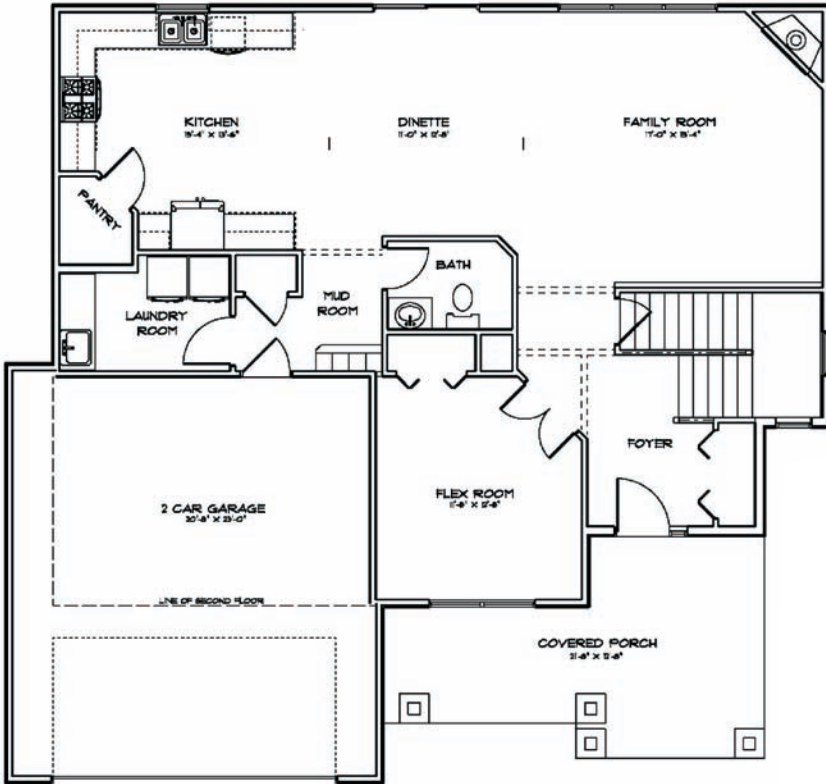

# The Sophia

2490.2 sq. ft.  
 4 bedroom 2 story  
 3.5 bathrooms  
 Large master closet  
 2 story entry

## Main Floor

Floor Area 1,196.5 sq ft