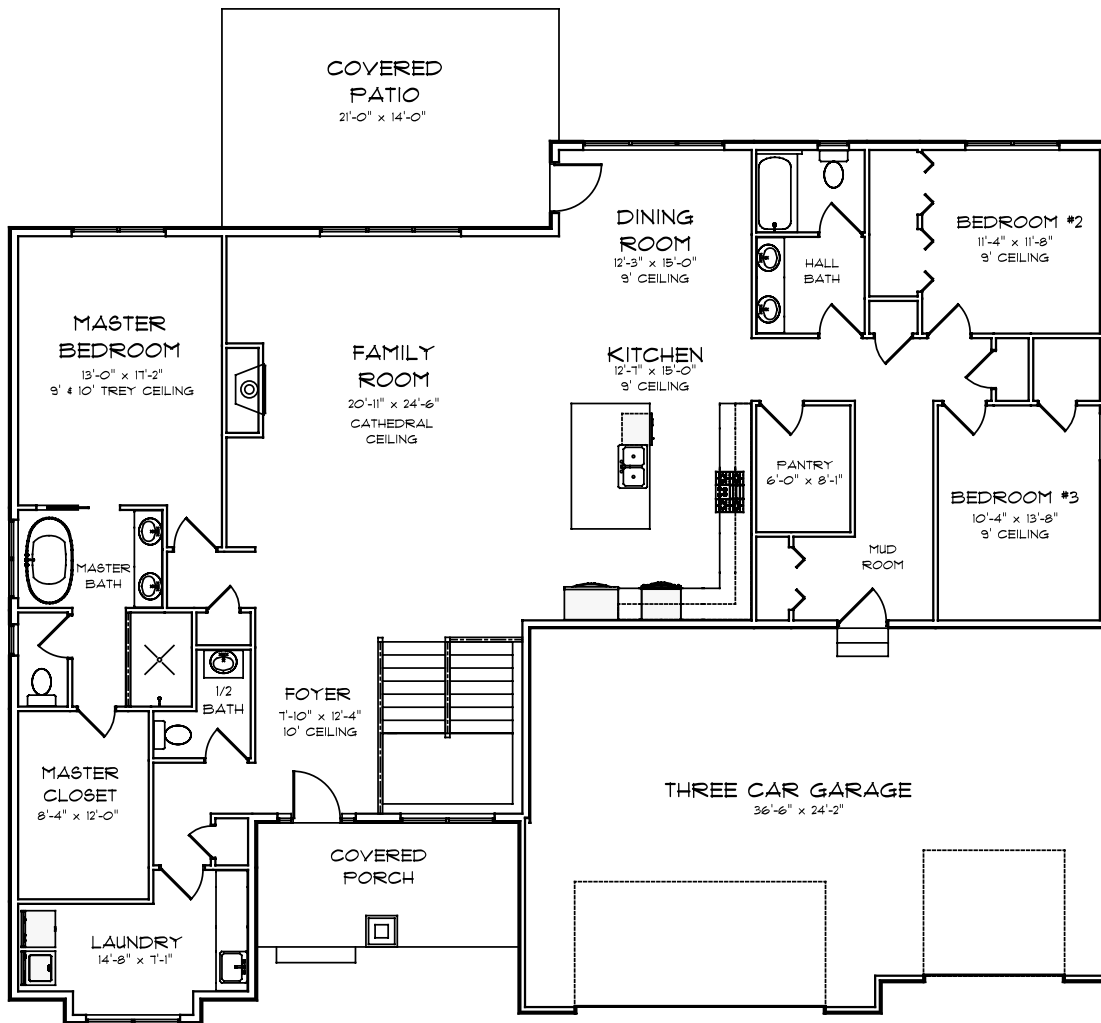

BUILT BY OUR FAMILY FOR YOUR FAMILY SINCE 1989

EENIGENBURG

BUILDERS INC

THE EVAN

- 3 BEDROOMS
- 3 BATHROOMS
- 3 CAR GARAGE
- 2,596 SQ. FT.

MAIN FLOOR AREA.....2,596 SQ. FT.