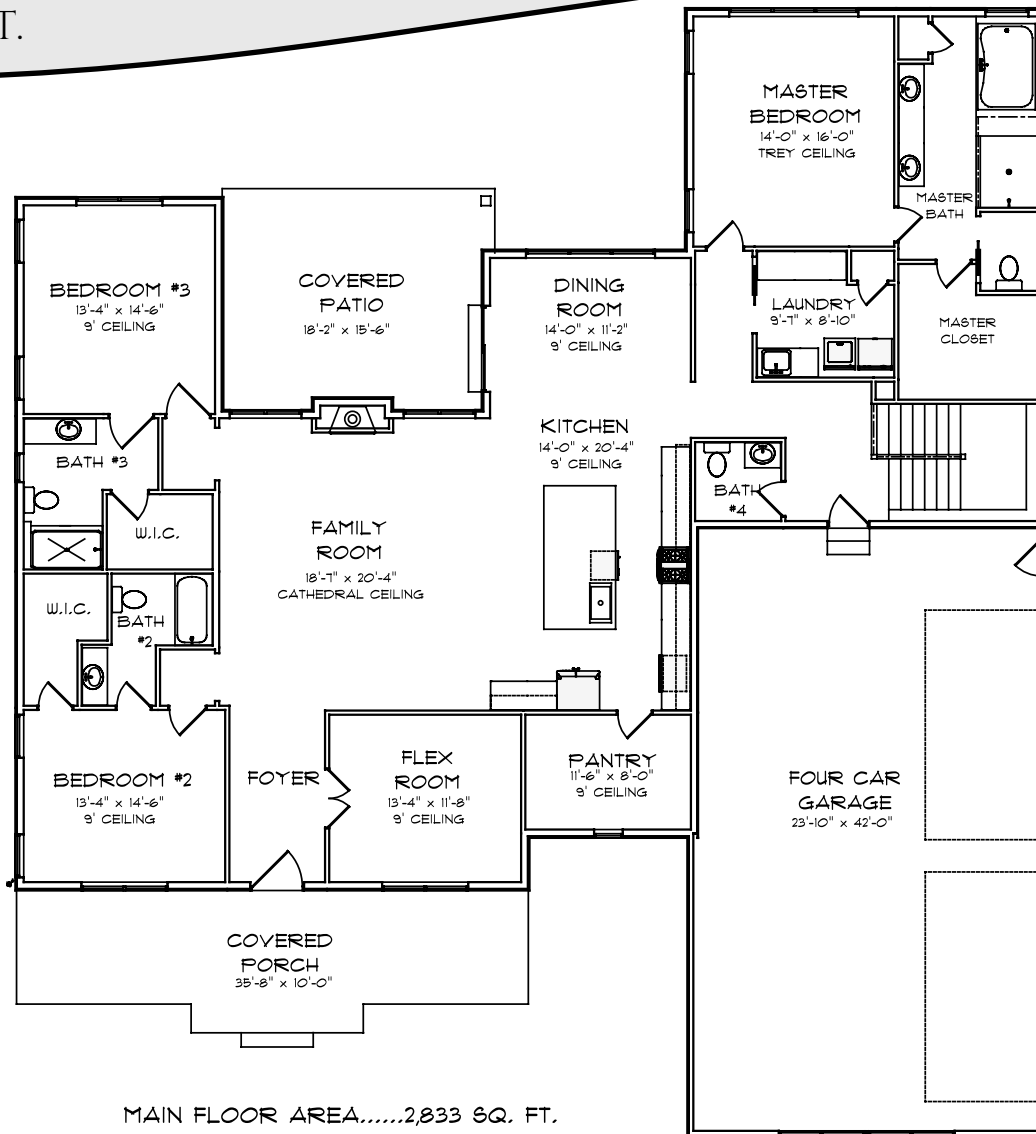

BUILT BY OUR FAMILY FOR YOUR FAMILY SINCE 1989

EENIGENBURG

BUILDERS INC

THE JAMES

- 3 BEDROOMS
- 4 BATHROOMS
- 4 CAR GARAGE
- 2,837 SQ. FT.

MAIN FLOOR AREA.....2,833 SQ. FT.